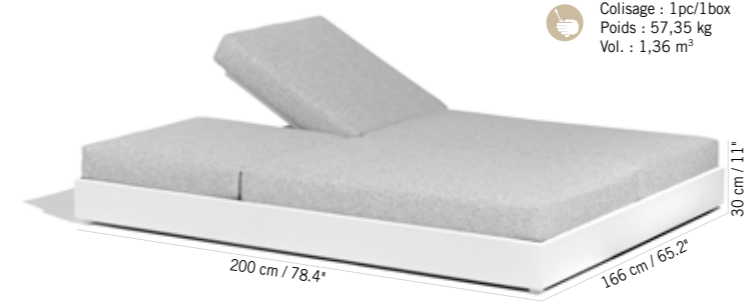

Aluminium blanc, Ateja copacobana gris chiné, White aluminum, white grey Ateja copacobana
TR02201
Colisage : 1pc/1box
Poids : 57,35 kg
Vol. : 1,36 m³

LIT DE JARDIN RANCHO SINGLE
RANCHO SINGLE LOUNGER