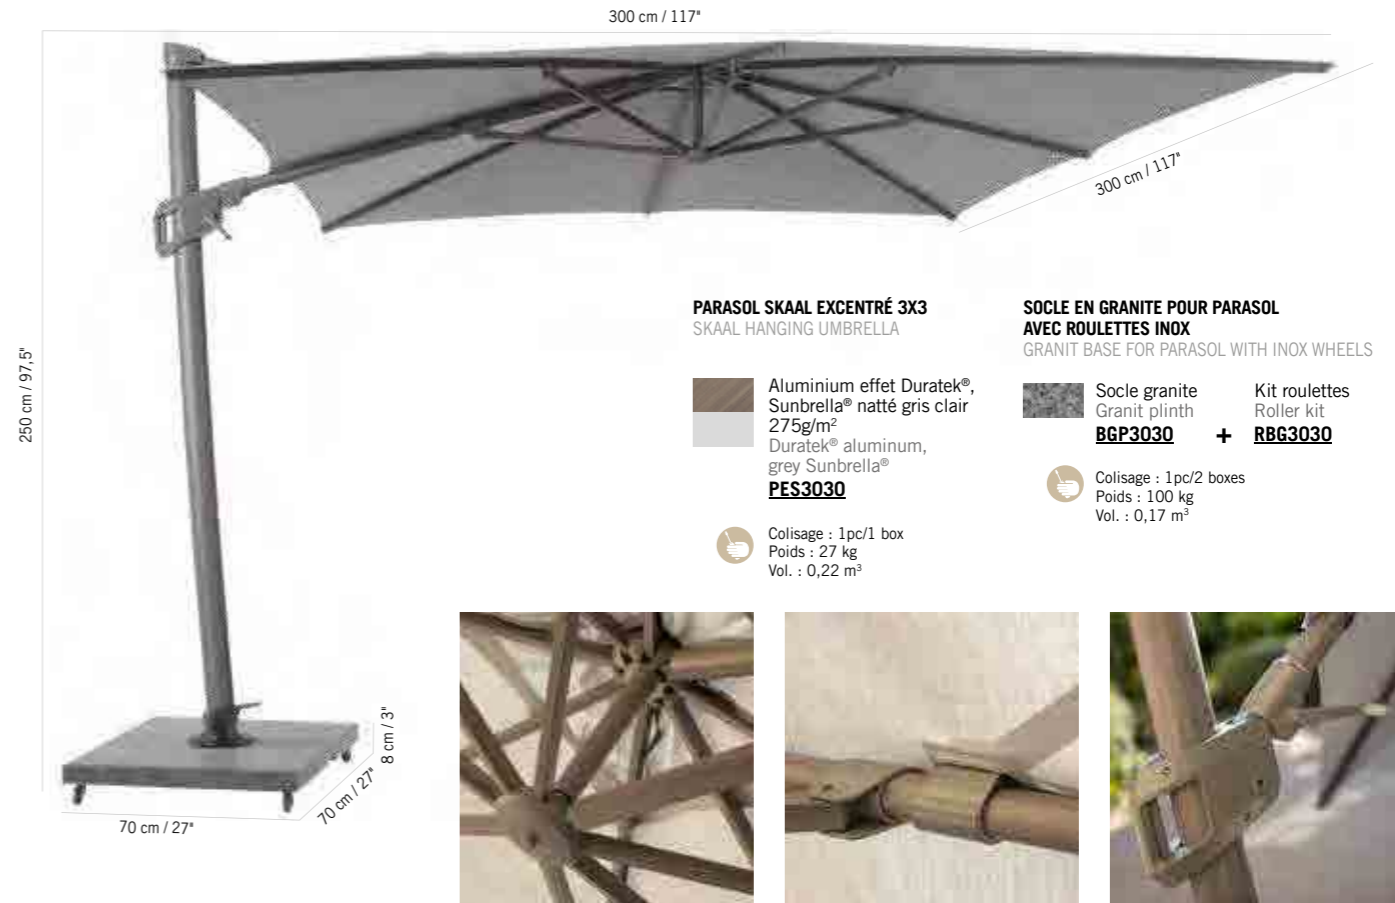

PARASOL SKAAL EXCENTRÉ 3X3
SKAAL HANGING UMBRELLA

Aluminium effet Duratek®, Sunbrella® natté gris clair 275g/m²
Duratek® aluminium, grey Sunbrella®
PES3030

Colisage : 1pc/1 box
Poids : 27 kg
Vol. : 0,22 m³

SOCLE EN GRANITE POUR PARASOL AVEC ROULETTES INOX
GRANIT BASE FOR PARASOL WITH INOX WHEELS

Socle granite
Granit plinth
BGP3030 + **RBG3030**

Kit roulettes
Roller kit
BGP3030

Colisage : 1pc/2 boxes
Poids : 100 kg
Vol. : 0,17 m³

PARASOL EXCENTRÉ 3X3 SOCLE EN GRANITE AVEC ROULETTES INOX + HOUSSE DE PROTECTION
HANGING UMBRELLA WITH GRANIT BASE, INOX WHEELS + PROTECTION COVER
Ref. **PES3031 + BGP3030 + RBG3030**